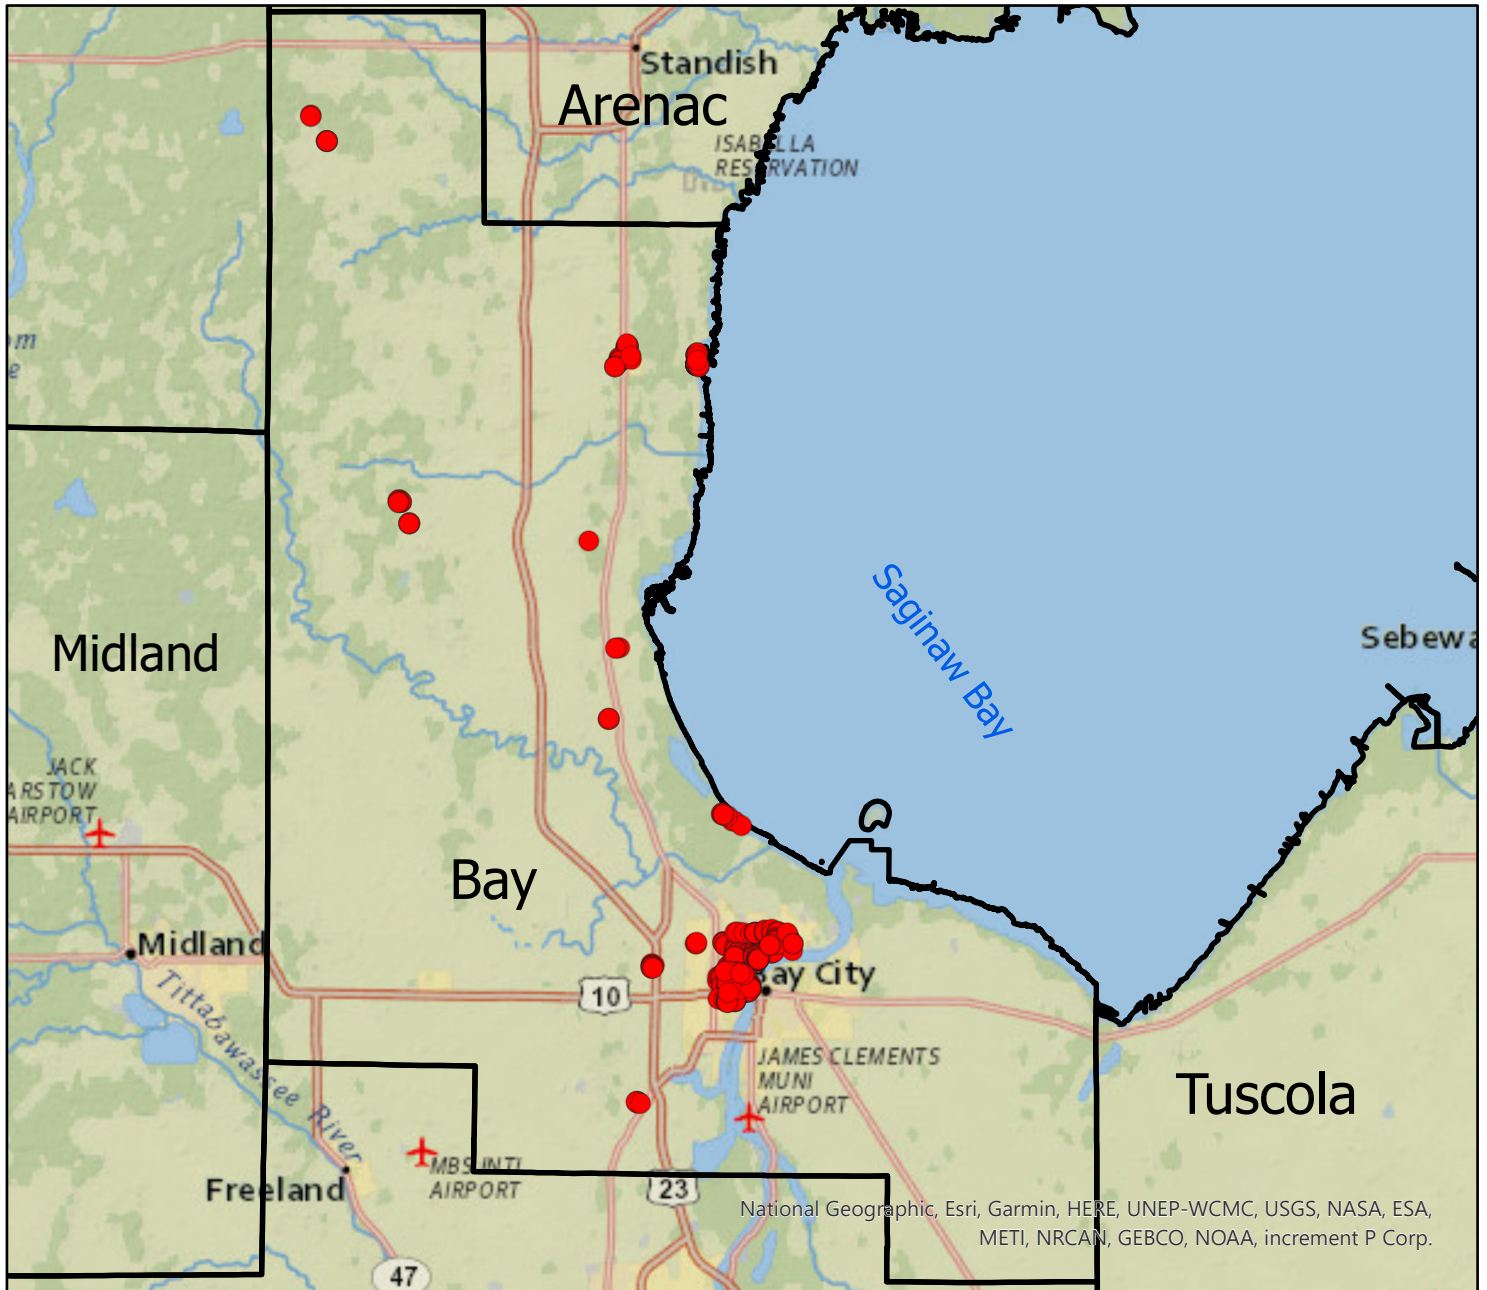

Bay County Environmental Affairs and Community Development:
Forest Sustainability Program

N

2024 Ash Tree Treatment Operations: Ash Trees to be Treated

LEGEND

- Ash Trees to be Treated
- County Boundaries

Estimated Number of Ash Trees to be Treated: 884

Estimated Cumulative DBH of Ash Trees to be Treated: 15,843

Areas to be Treated: West and northern portions of Bay City, the City of Bentley, the City of Pinconning, the City of Linwood. Parks include Pinconning Park, Doc Letchfield Park, Monitor Township Park, Garfield Township Hall/Park, Bentley Ballpark, Frankenlust Township Hall/Park, Veterans Memorial Park, Linwood Bicentennial Park, and Bay City State Park.